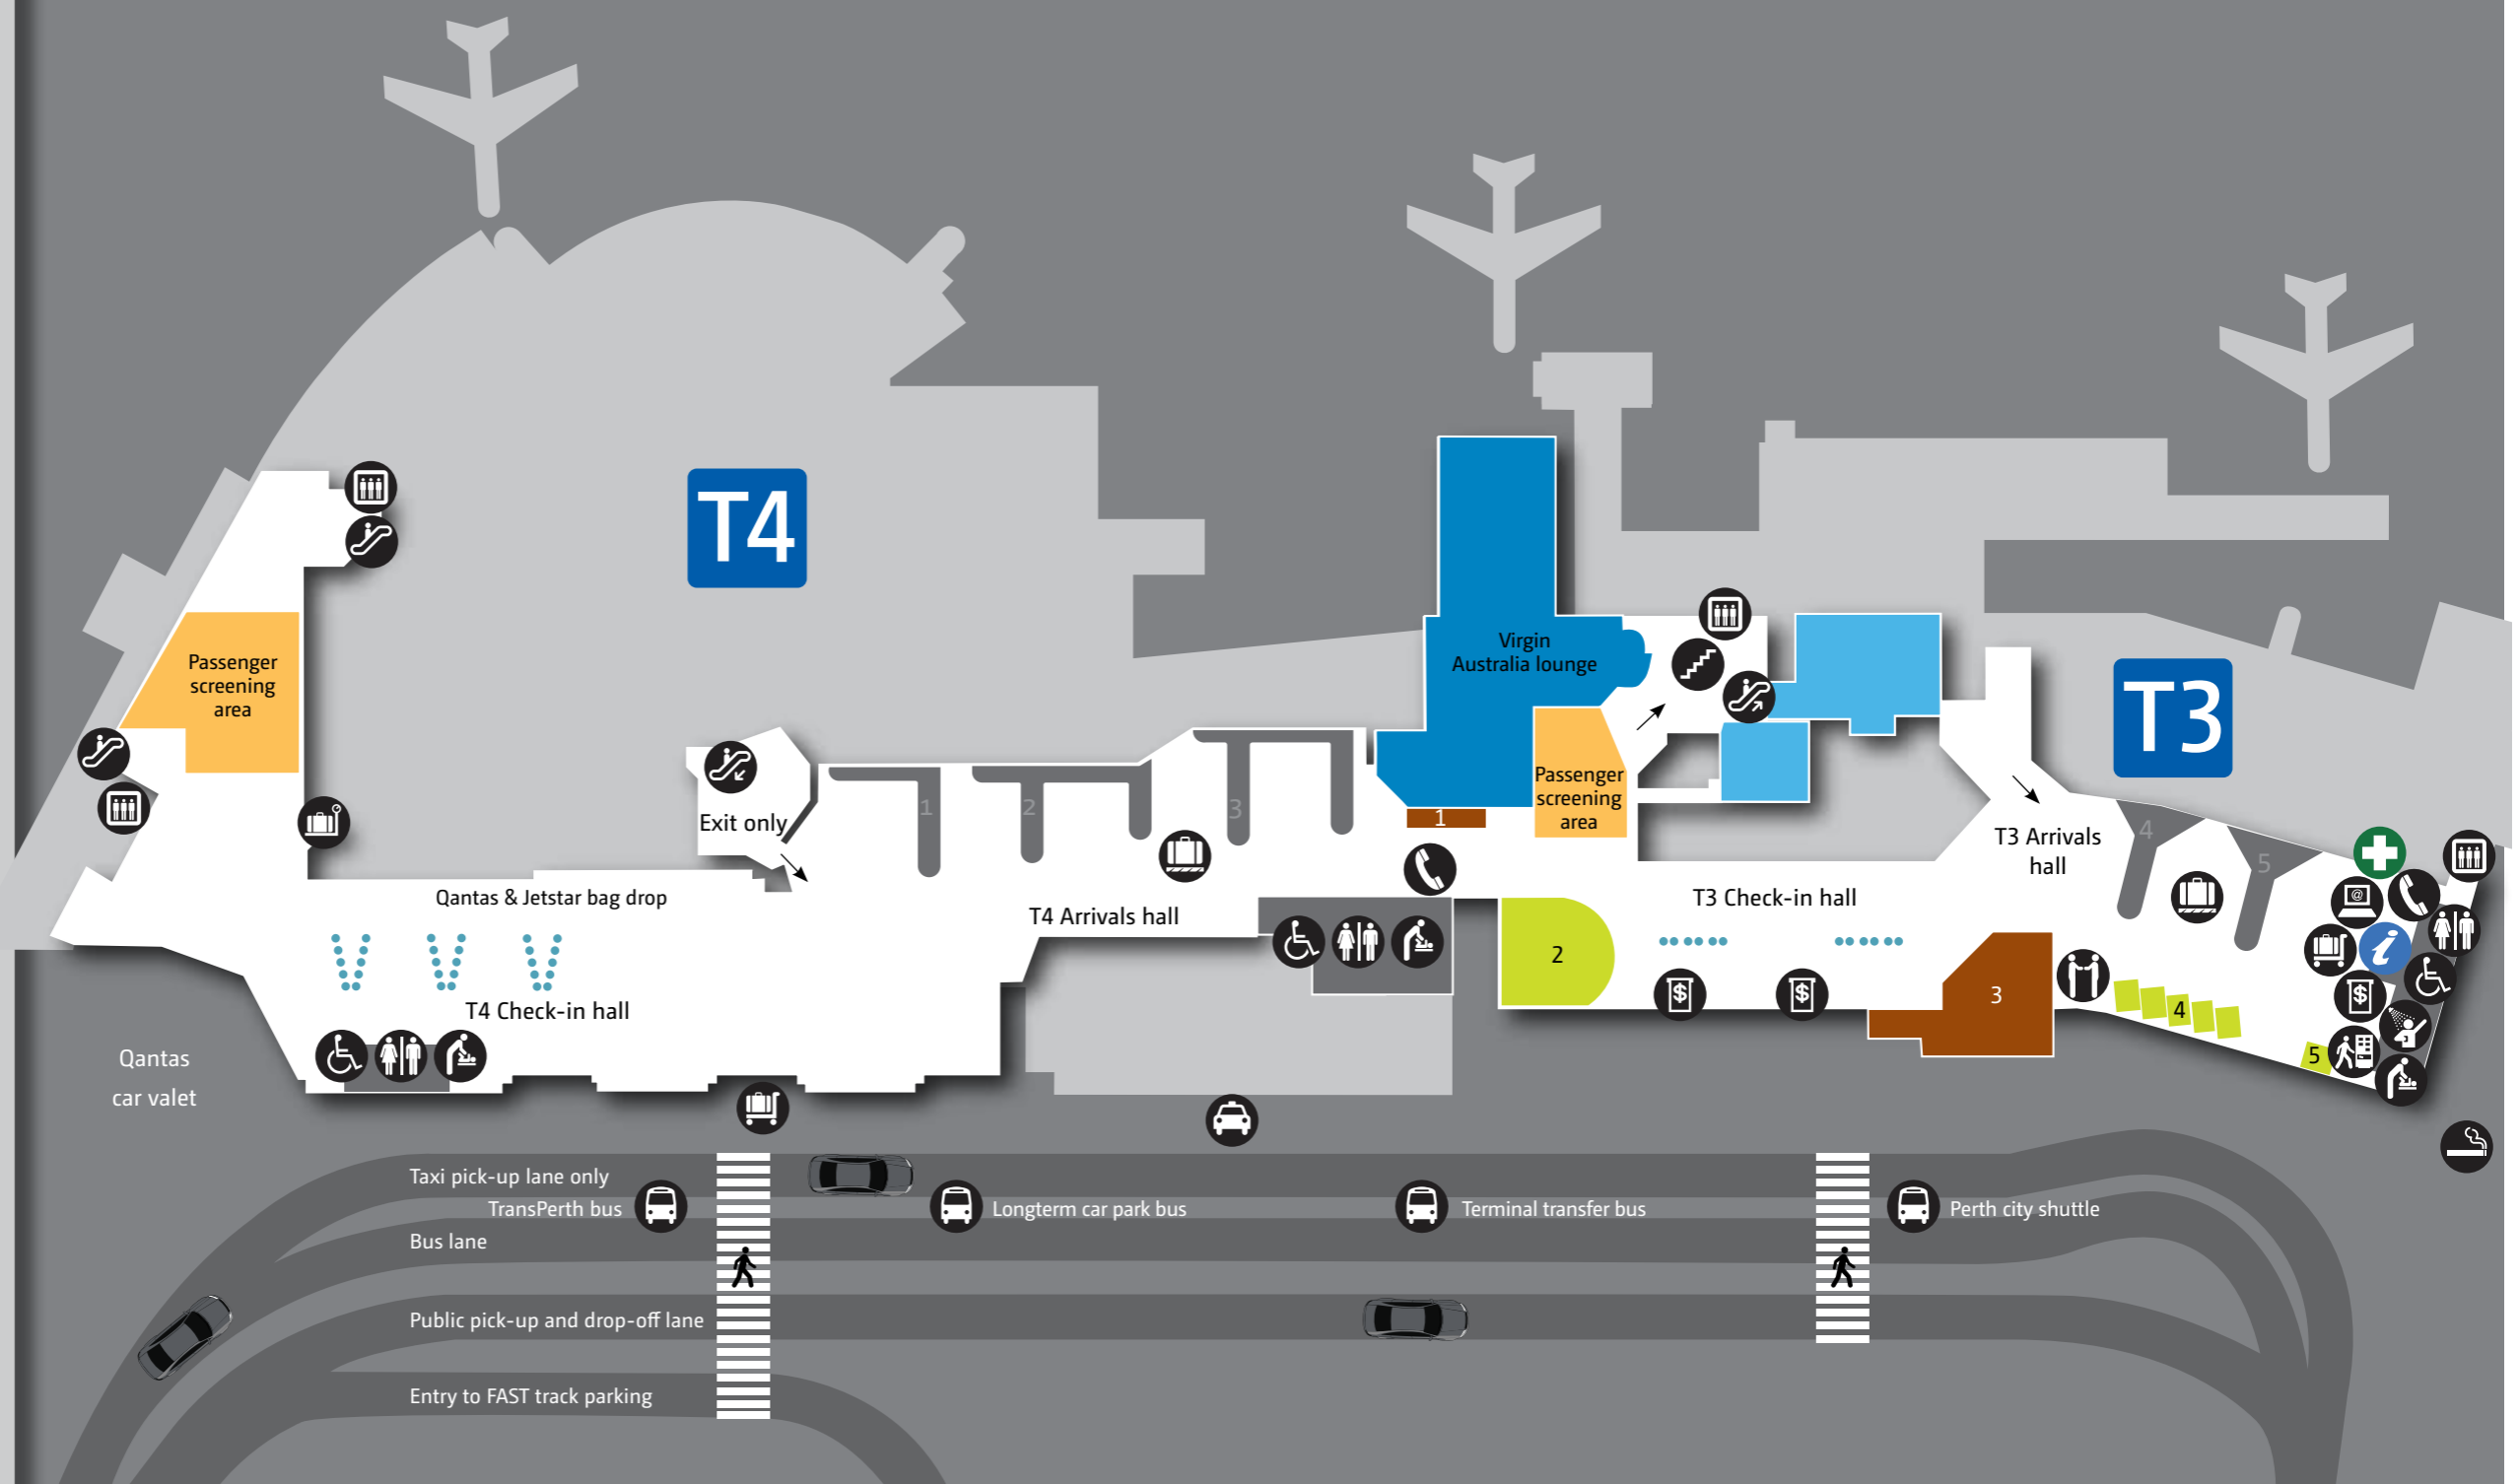

# GROUND FLOOR

# DOMESTIC TERMINALS T3 & T4

- Information
- Toilet
- Accessible toilet
- Parenting room
- Medical
- Telephone
- Elevator
- Escalator
- Stairs
- ATM
- Baggage weighing
- Baggage claim
- Trolley
- Internet
- Greeting point
- Smoking area
- Taxi
- Bus
- Vending machine
- Showers

# DOMESTIC TERMINALS T3 & T4

-  Toilet
-  Accessible toilet
-  Parenting room
-  Internet
-  Telephone
-  Elevator
-  Escalator
-  Stairs
-  ATM
-  Vending machine

SHOPS & SERVICES	
Relay.....	1
Australian Way.....	2
Rip Curl.....	5

FOOD & BEVERAGE	
New Orbit Inn.....	3
Fresh Connections.....	4
Sumo Salad.....	6
Red Rooster.....	7
Hudsons Coffee.....	8