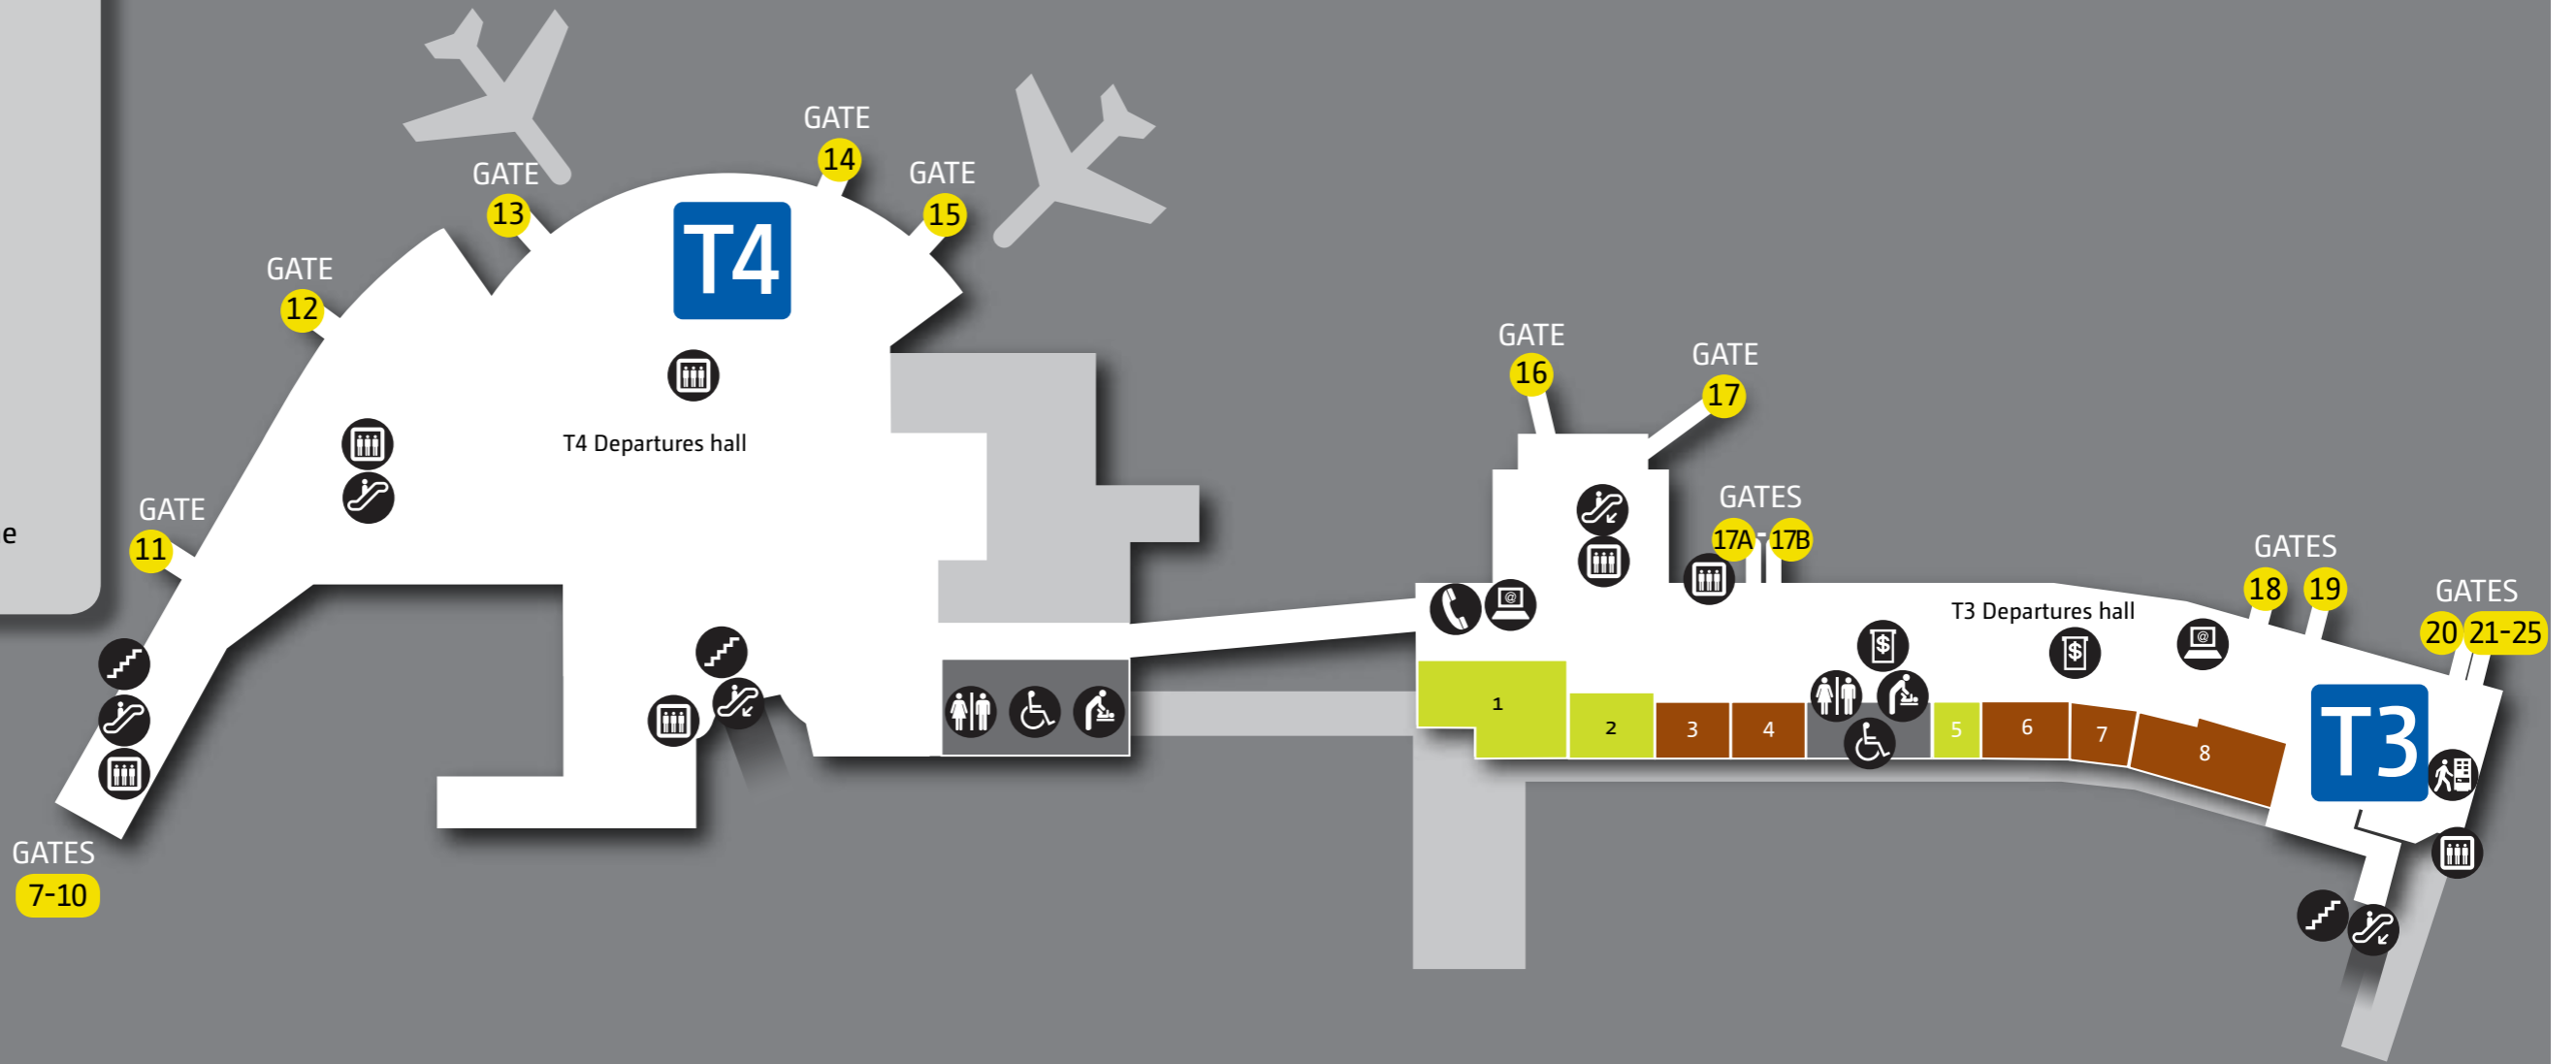

# DOMESTIC TERMINALS T3 & T4

- Information
- Toilet
- Accessible toilet
- Parenting room
- Medical
- Telephone
- Elevator
- Escalator
- Stairs
- ATM
- Baggage weighing
- Baggage claim
- Trolley
- Internet
- Greeting point
- Smoking area
- Taxi
- Bus
- Vending machine
- Showers

	<b>AIRLINE LOUNGES</b>	
	<b>UNDER REFURBISHMENT</b>	
	<b>PASSENGER SCREENING AREAS</b>	
.....	<b>CHECK-IN KIOSK</b>	

# DOMESTIC TERMINALS T3 & T4

-  Toilet
-  Accessible toilet
-  Parenting room
-  Internet
-  Telephone
-  Elevator
-  Escalator
-  Stairs
-  ATM
-  Vending machine

SHOPS & SERVICES	
Relay.....	1
Australian Way.....	2
Rip Curl.....	5

FOOD & BEVERAGE	
New Orbit Inn.....	3
Fresh Connections.....	4
Sumo Salad.....	6
Red Rooster.....	7
Hudsons Coffee.....	8